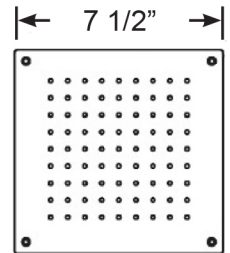

Flush Rain Showers

Elka contemporary ceiling mounted rain showers.

Water Connection: 1/2" NPS-F fitting
Material: Chrome Plated 316 Stainless Steel
Protection: IP68
Shipping Weight: 5 lbs.

Square

New Smaller Size: 7-1/2" x 7-1/2"

Depth: 3/4"

#16105 without LED

3/4" Depth

Square

Mounting Hole: 7-1/4" x 7-1/4"

Depth: 3/4"

#16100 with 12v white LED

#16101 with 24v white LED

#16102 without LED

Rectangular

Mounting Hole: 11-5/8" x 7-5/8"

Depth: 3/4"

#16103 without LED

Round

with new COB LED

Mounting Hole: 8-3/4" Dia.