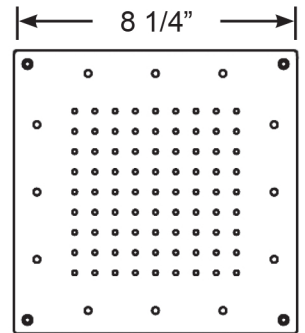

Flush Rain Showers

Elka contemporary ceiling mounted rain showers.

Water Connection: 1/2" NPS-F fitting
Material: Chrome Plated 316 Stainless Steel
Protection: IP68
Shipping Weight: 5 lbs.

Square

New Smaller Size: 7-1/2" x 7-1/2"

Depth: 3/4"

#16105 without LED

3/4" Depth

Square

Mounting Hole: 7-1/4" x 7-1/4"

Depth: 3/4"

#16100 with 12v white LED

#16101 with 24v white LED

#16102 without LED

Rectangular

Mounting Hole: 11-5/8" x 7-5/8"

Depth: 3/4"

#16103 without LED

Round

with new COB LED

Mounting Hole: 8-3/4" Dia.

Depth: 3/4"

#16110 with 12v white LED

#16111 with 24v white LED

#16112 without LED