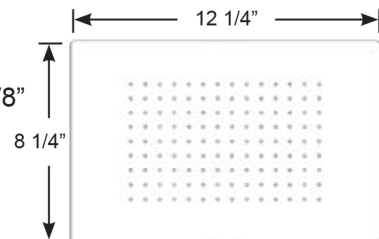

Flush Rain Showers

Elka contemporary ceiling mounted rain showers.

Water Connection: 1/2" NPS-F fitting
Material: Chrome Plated 316 Stainless Steel
Protection: IP68
Shipping Weight: 5 lbs.

Square

New Smaller Size: 7-1/2" x 7-1/2"

#16102 without LED

Rectangular

Mounting Hole: 11-5/8" x 7-5/8"

Depth: 3/4"

#16103 without LED

Round

with new COB LED

Mounting Hole: 8-3/4" Dia.