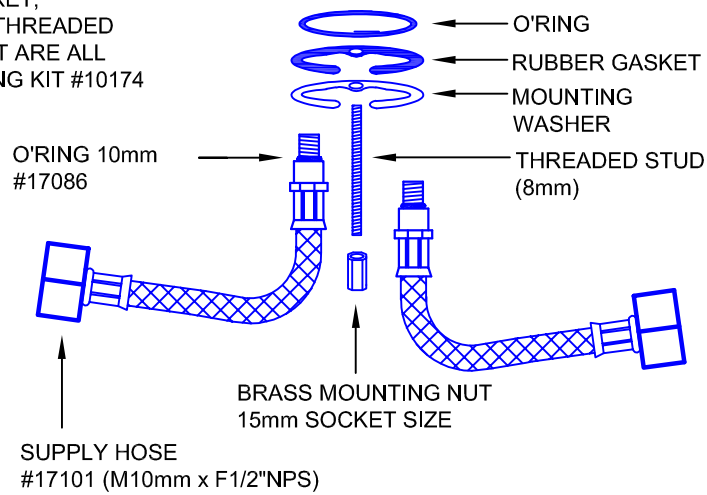

O'RING, RUBBER GASKET, MOUNTING WASHER, THREADED STUD, AND BRASS NUT ARE ALL INCLUDED IN MOUNTING KIT #10174

DRAWING #

1

MODEL #

10422